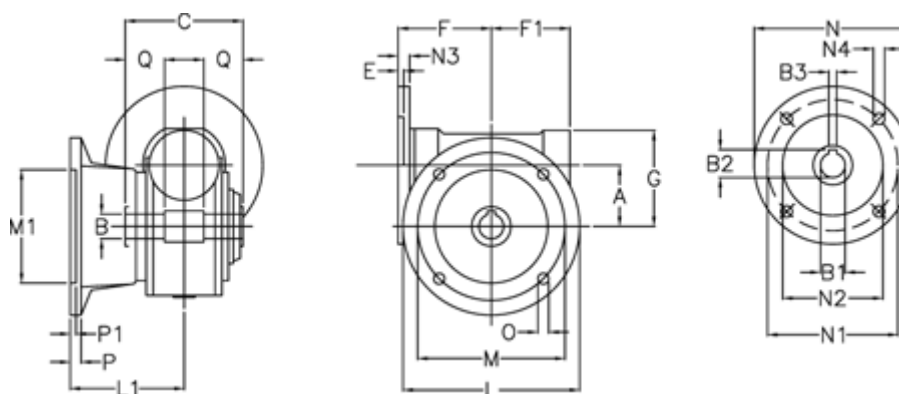

# Data Sheet

Article number: 3902030030417  
Description: Worm gear  
VF 30-F1-30-56B5

## Measures

A = 30	F1 = 46	N2 = 80
B = 14 H7	G = 50	N3 = 7
B1 E7 = 9	L = 80	N4 = 7
B2 = 10.4	L1 = 50.5	O = 6.5
B3 H9 = 3	M = 65	P = 6
C = 55	M1 = 50	P1 = 4
E = 5.5	N = 120	Q = 20.5
F = 52	N1 = 100	